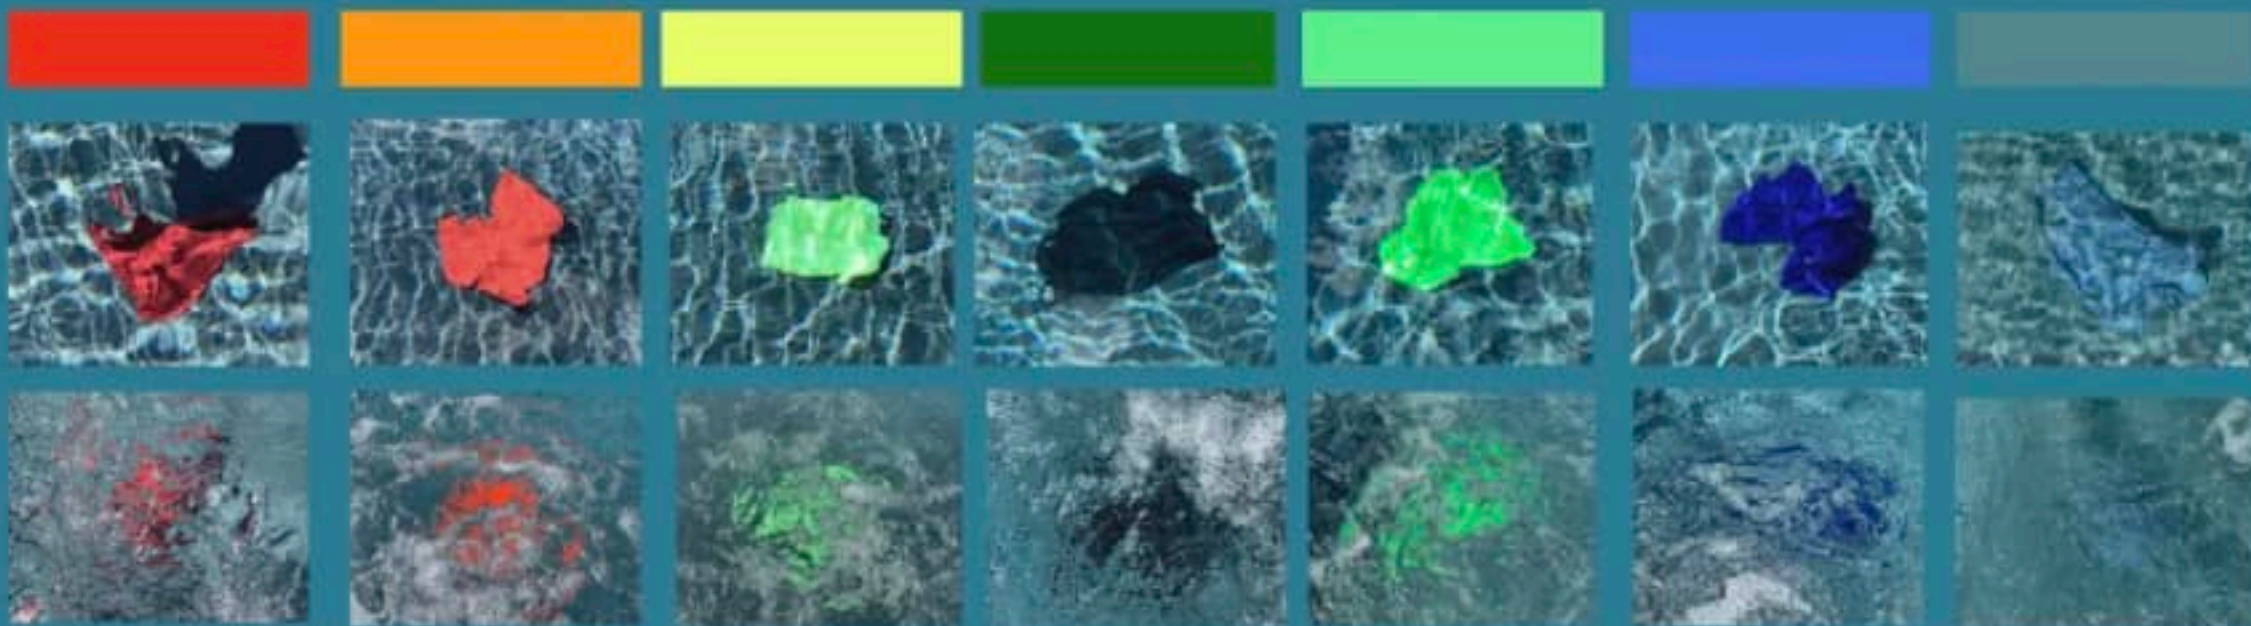

ALIVE
SOLUTIONS

SWIMSUIT COLOR TEST RESULTS - LAKE

FB + IG: @AQUATICSAFETYCONNECTION

WEBSITE: ALIVE-SOLUTIONS.COM

ALIVE
solutions_{sm}

SWIM SUIT COLOR TEST RESULTS - DARK POOL

FB + IG: @AQUATICSAFETYCONNECTION